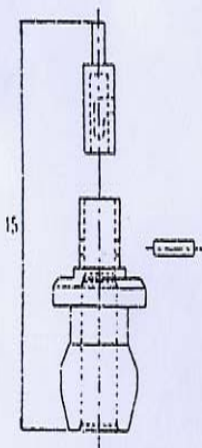

# YAMAHA YV100X PICK UP NOZZLE

ORIGINAL  
WIRE CUT

KMO-M711A-02X  
(TYPE 71A ASSY)  
SPRING LOADED

KMO-M711A-02X  
(TYPE 72A ASSY)  
SPRING LOADED

KMO-M7730-00X  
(TYPE 73A)

KMO-M7740-A0X  
(TYPE 74A ASSY)