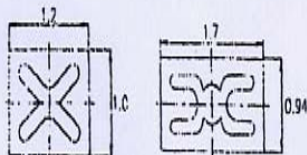

# YAMAHA YV100X PICK UP NOZZLE

ORIGINAL  
WIRE CUT

KMO-M711A-02X  
(TYPE 71A ASSY)  
SPRING LOADED

KMO-M711A-02X  
(TYPE 72A ASSY)  
SPRING LOADED

KMO-M7730-00X  
(TYPE 73A)

KMO-M7740-A0X  
(TYPE 74A ASSY)